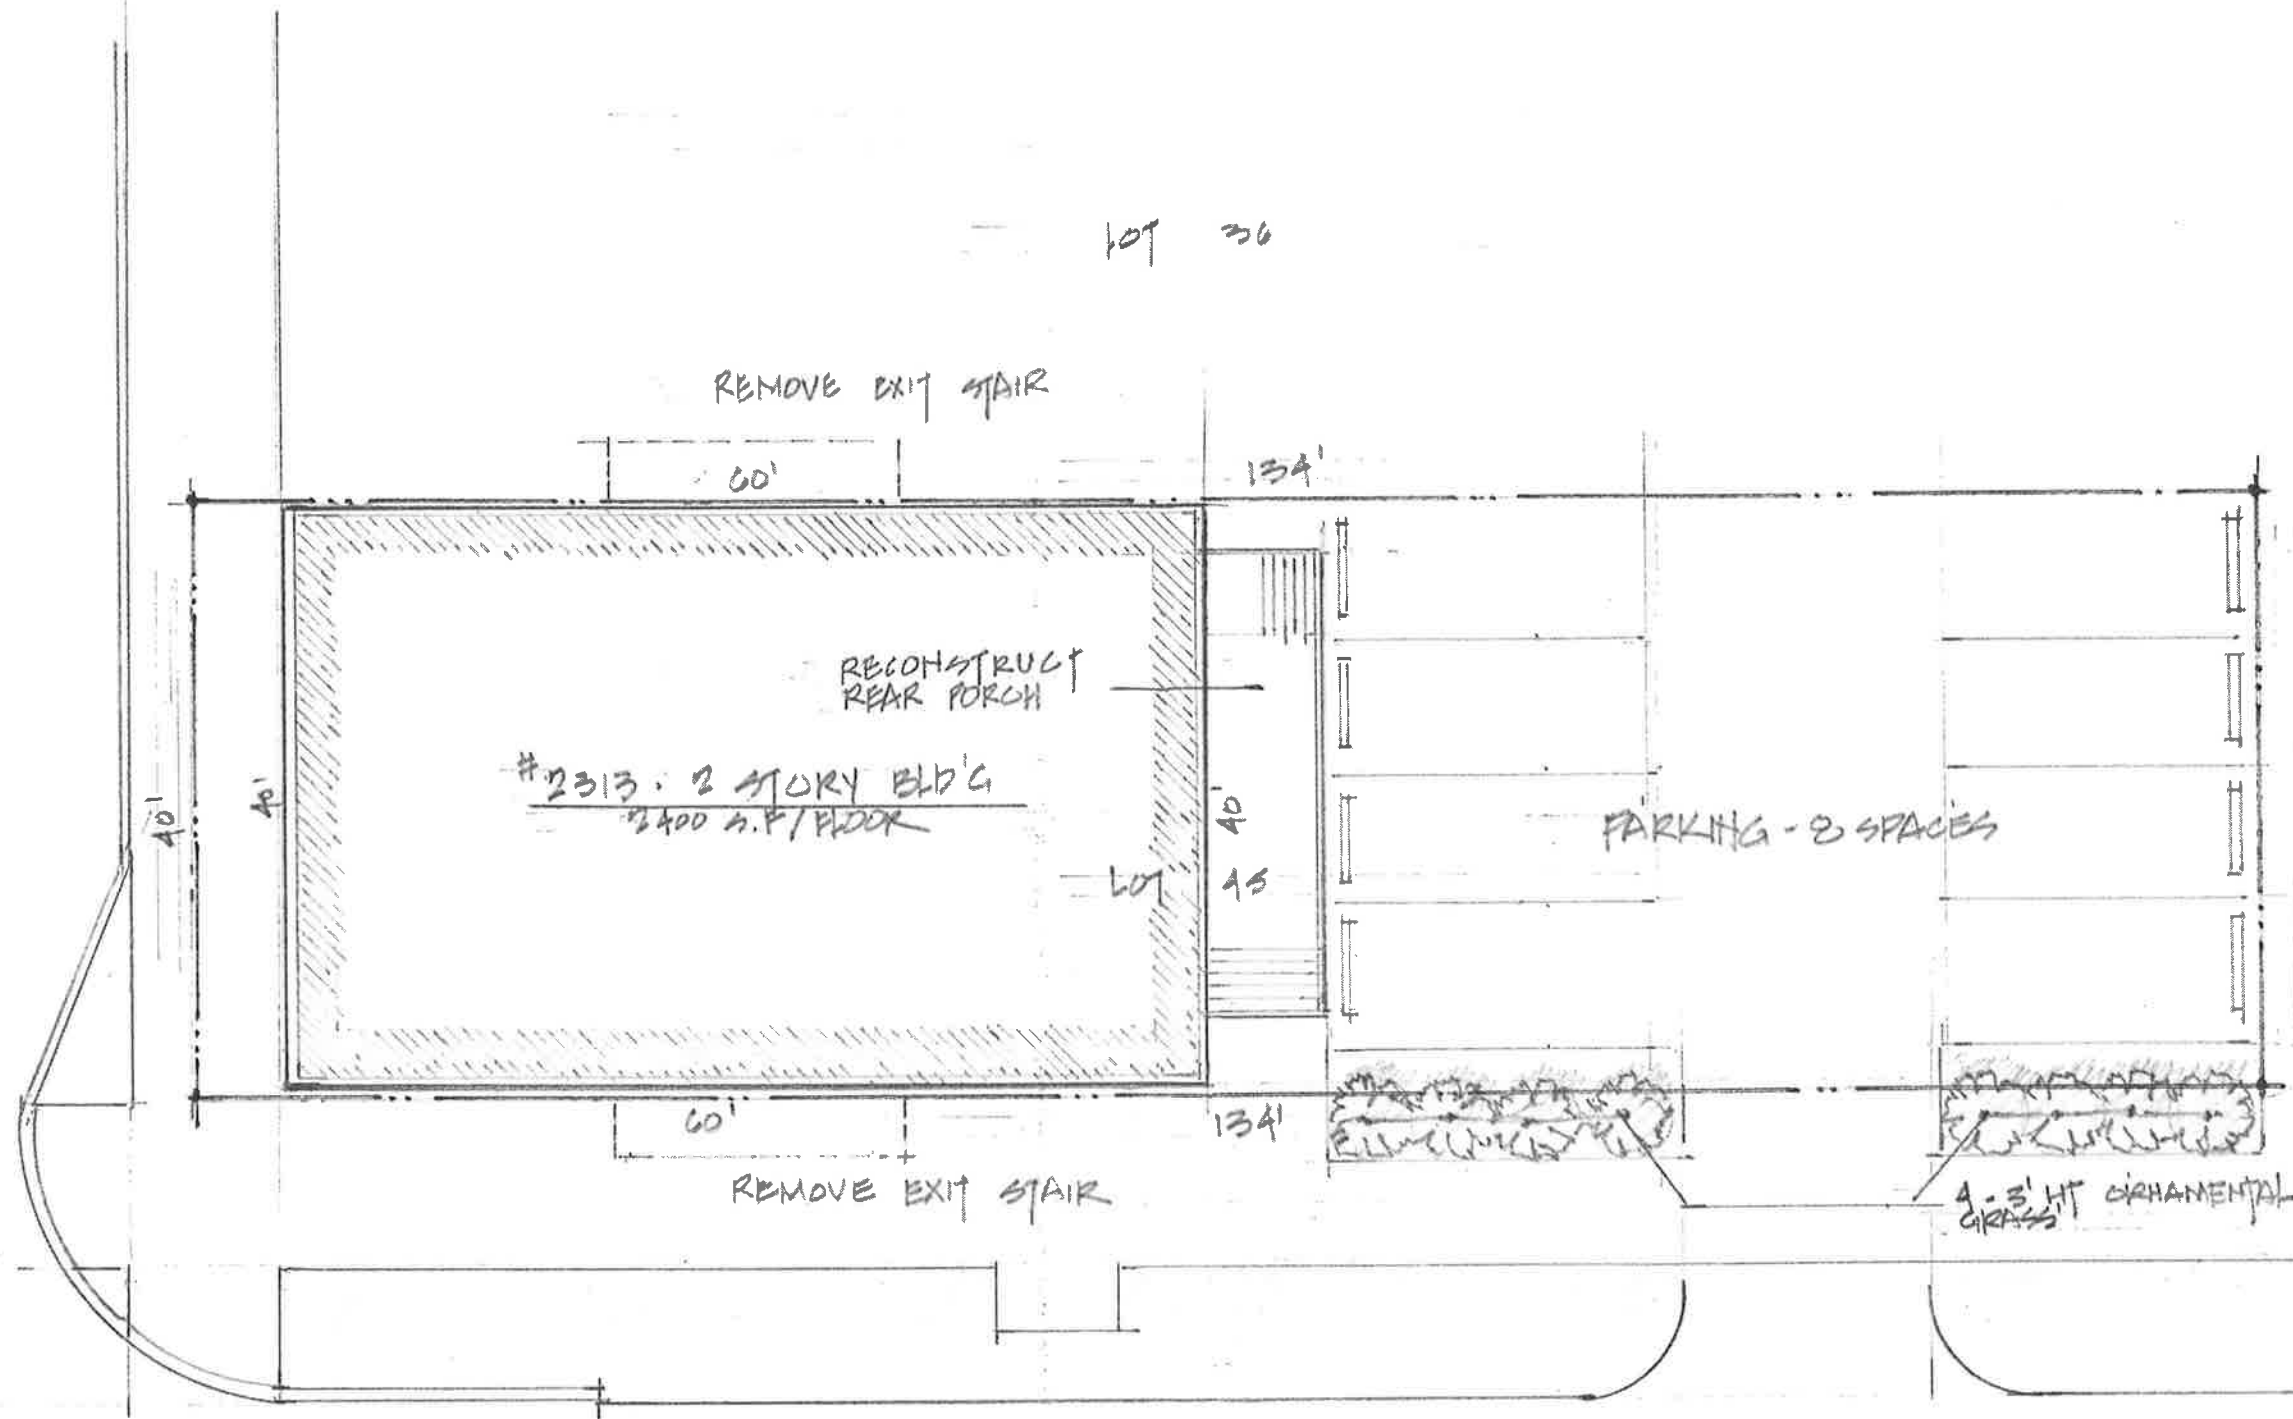

4 S. DIVISION AVE.

PROPOSED SITE PLAN

4 WITHEY STREET

PRELIMINARY DESIGN 2/5/2016
OCT 7, 2015 REVISED

2312, S. DIVISION AVE
GRAND RAPIDS, MICHIGAN

Winter-Troutwine
Associates, Inc.

jim@winter-troutwine.com
937 Fairmont SE, Grand Rapids, MI 49506